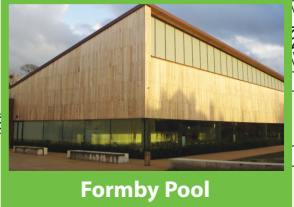

National Trust

Former home of Thomas Fresh

Asparagus Fields

Train Station

St. Lukes Church Godstone

Formby Pool

KEY	
	Asparagus Route
	Railway Station
	Car Parking