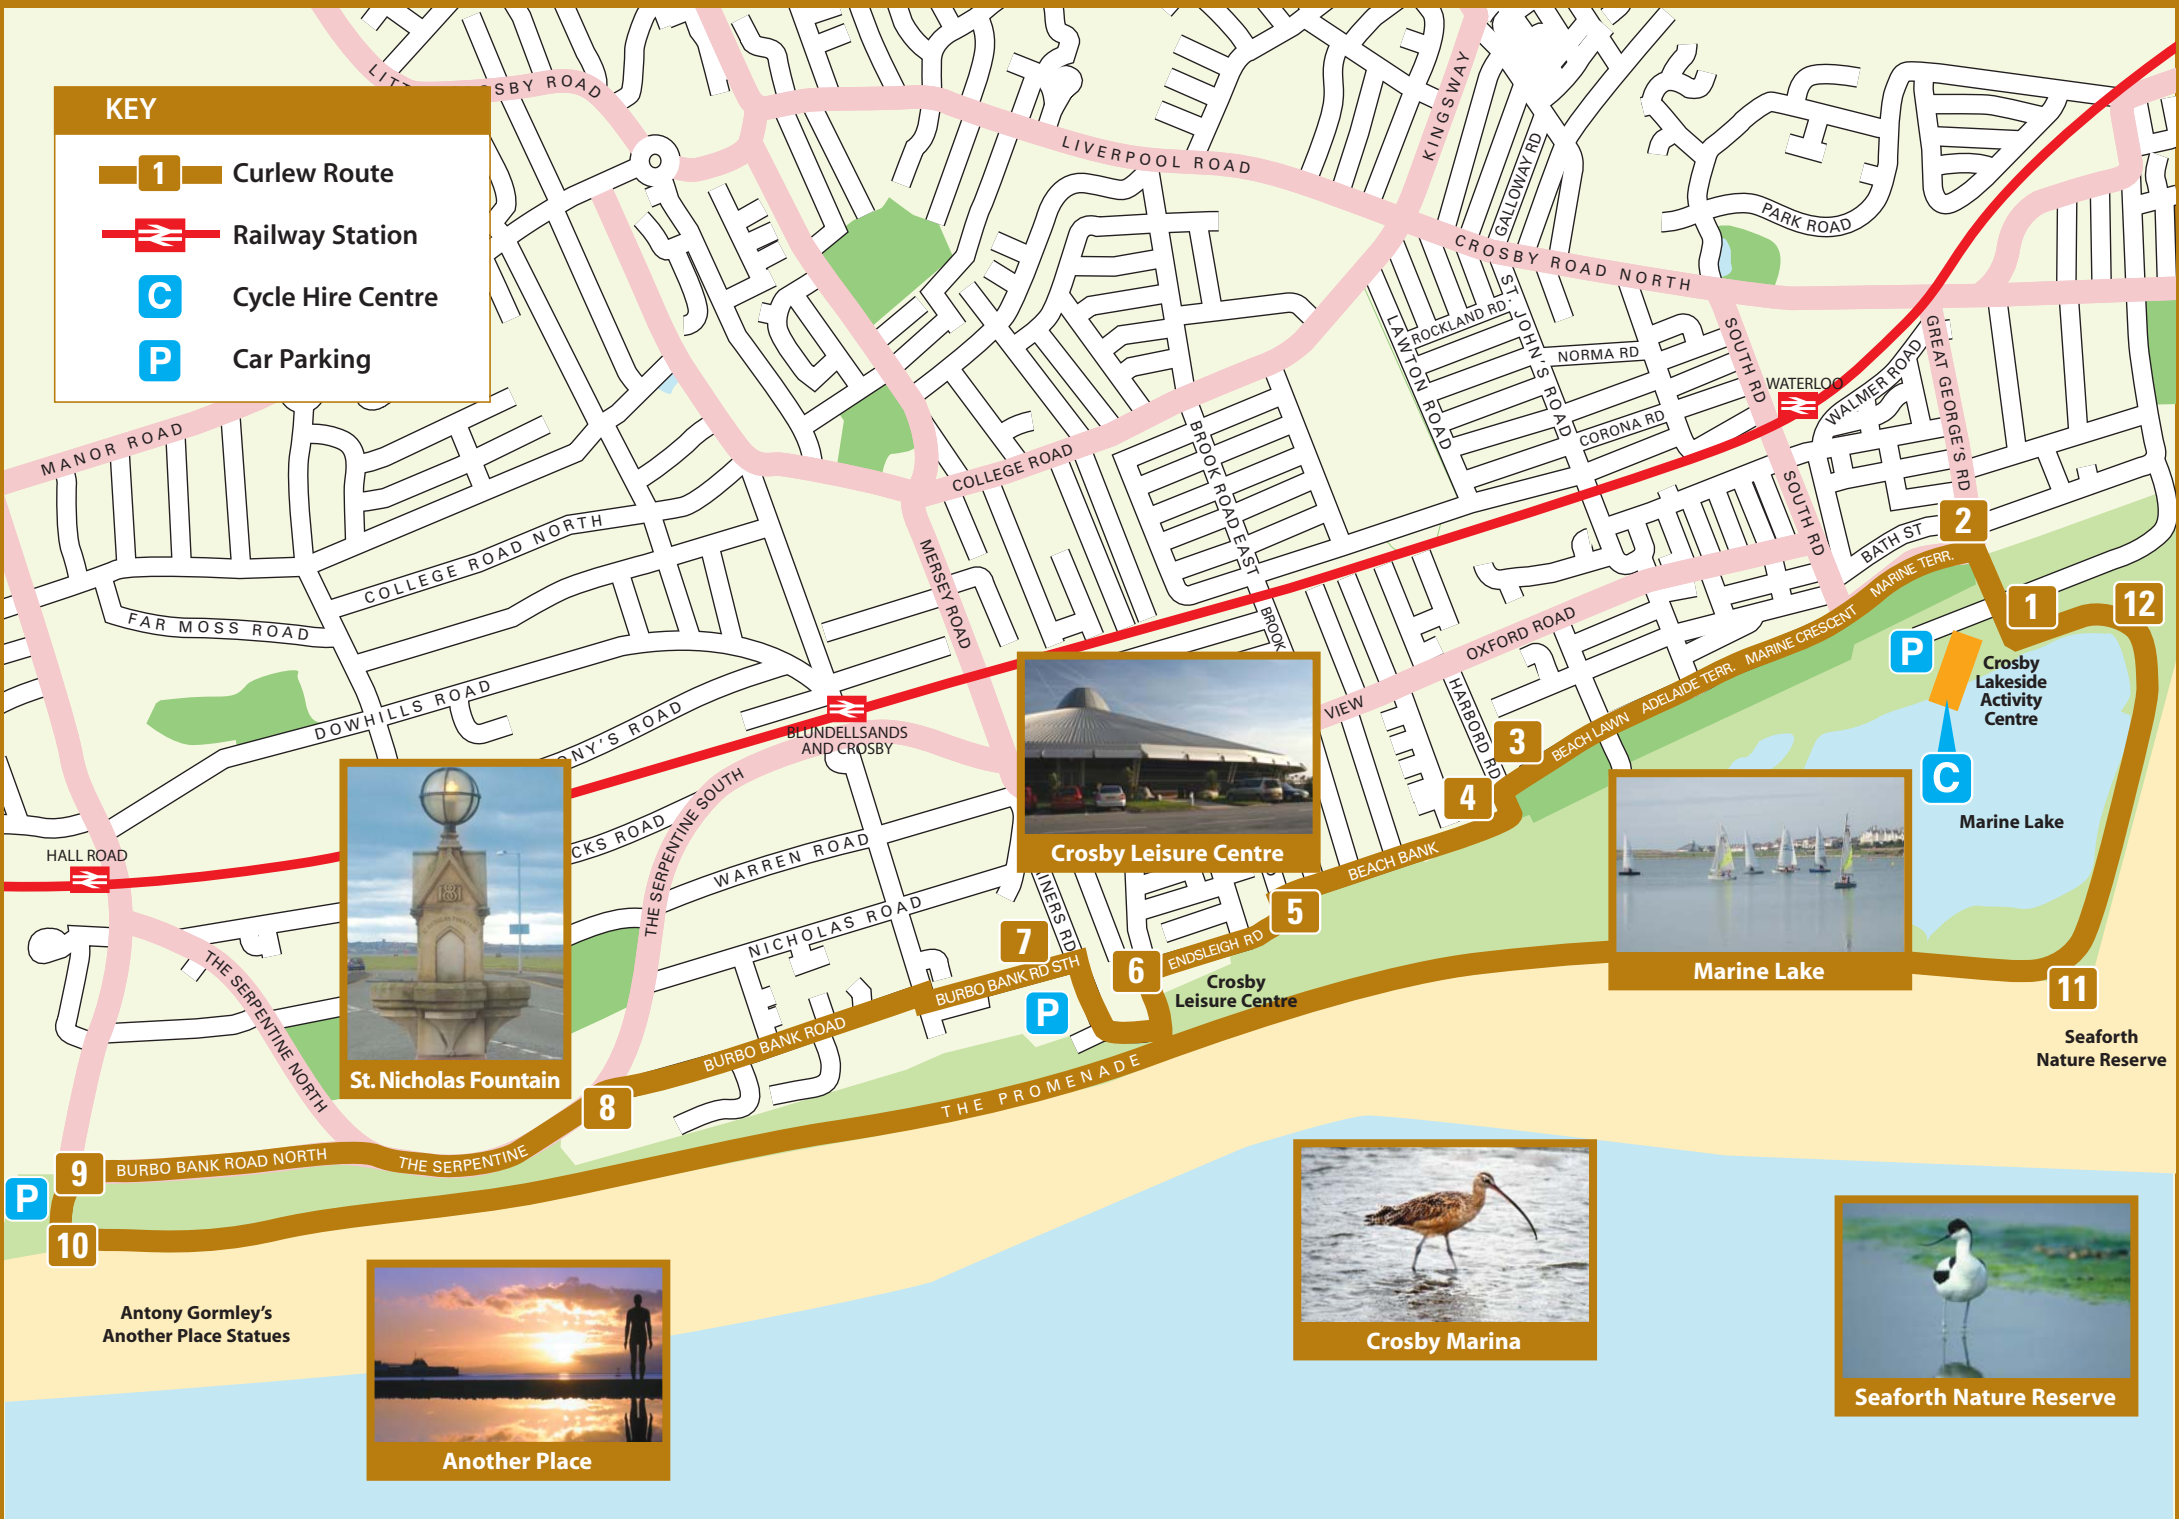

KEY

-  Curlew Route
-  Railway Station
-  Cycle Hire Centre
-  Car Parking

St. Nicholas Fountain

Crosby Leisure Centre

Marine Lake

Crosby Marina

Seaforth Nature Reserve

Another Place

Antony Gormley's Another Place Statues